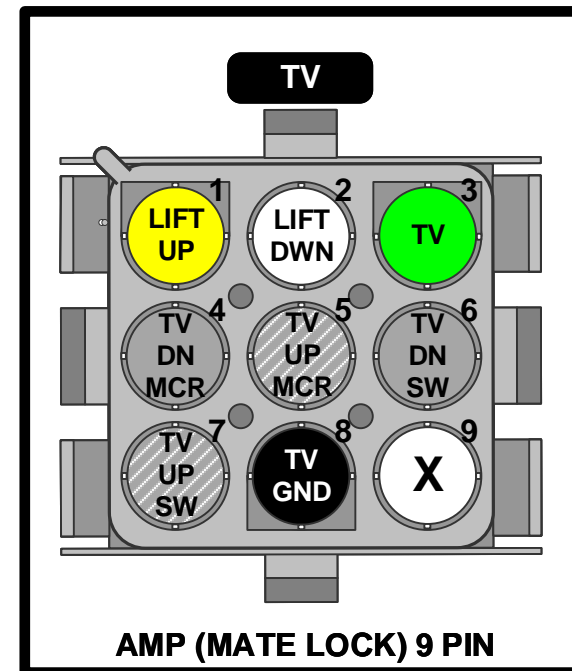

Material:	NOTES: All Dimensions are in Inches			MNSTAR Technologies Inc. claims all proprietary rights to this drawing and the information it contains. This material is confidential, disclosure, reproduction and manufacturing is strictly prohibited without the express written permission of MNSTAR Technologies Inc. All rights of design or invention are reserved.		
		TITLE	DESCRIPTION		SCALE	DRAWN BY
	FILENAME