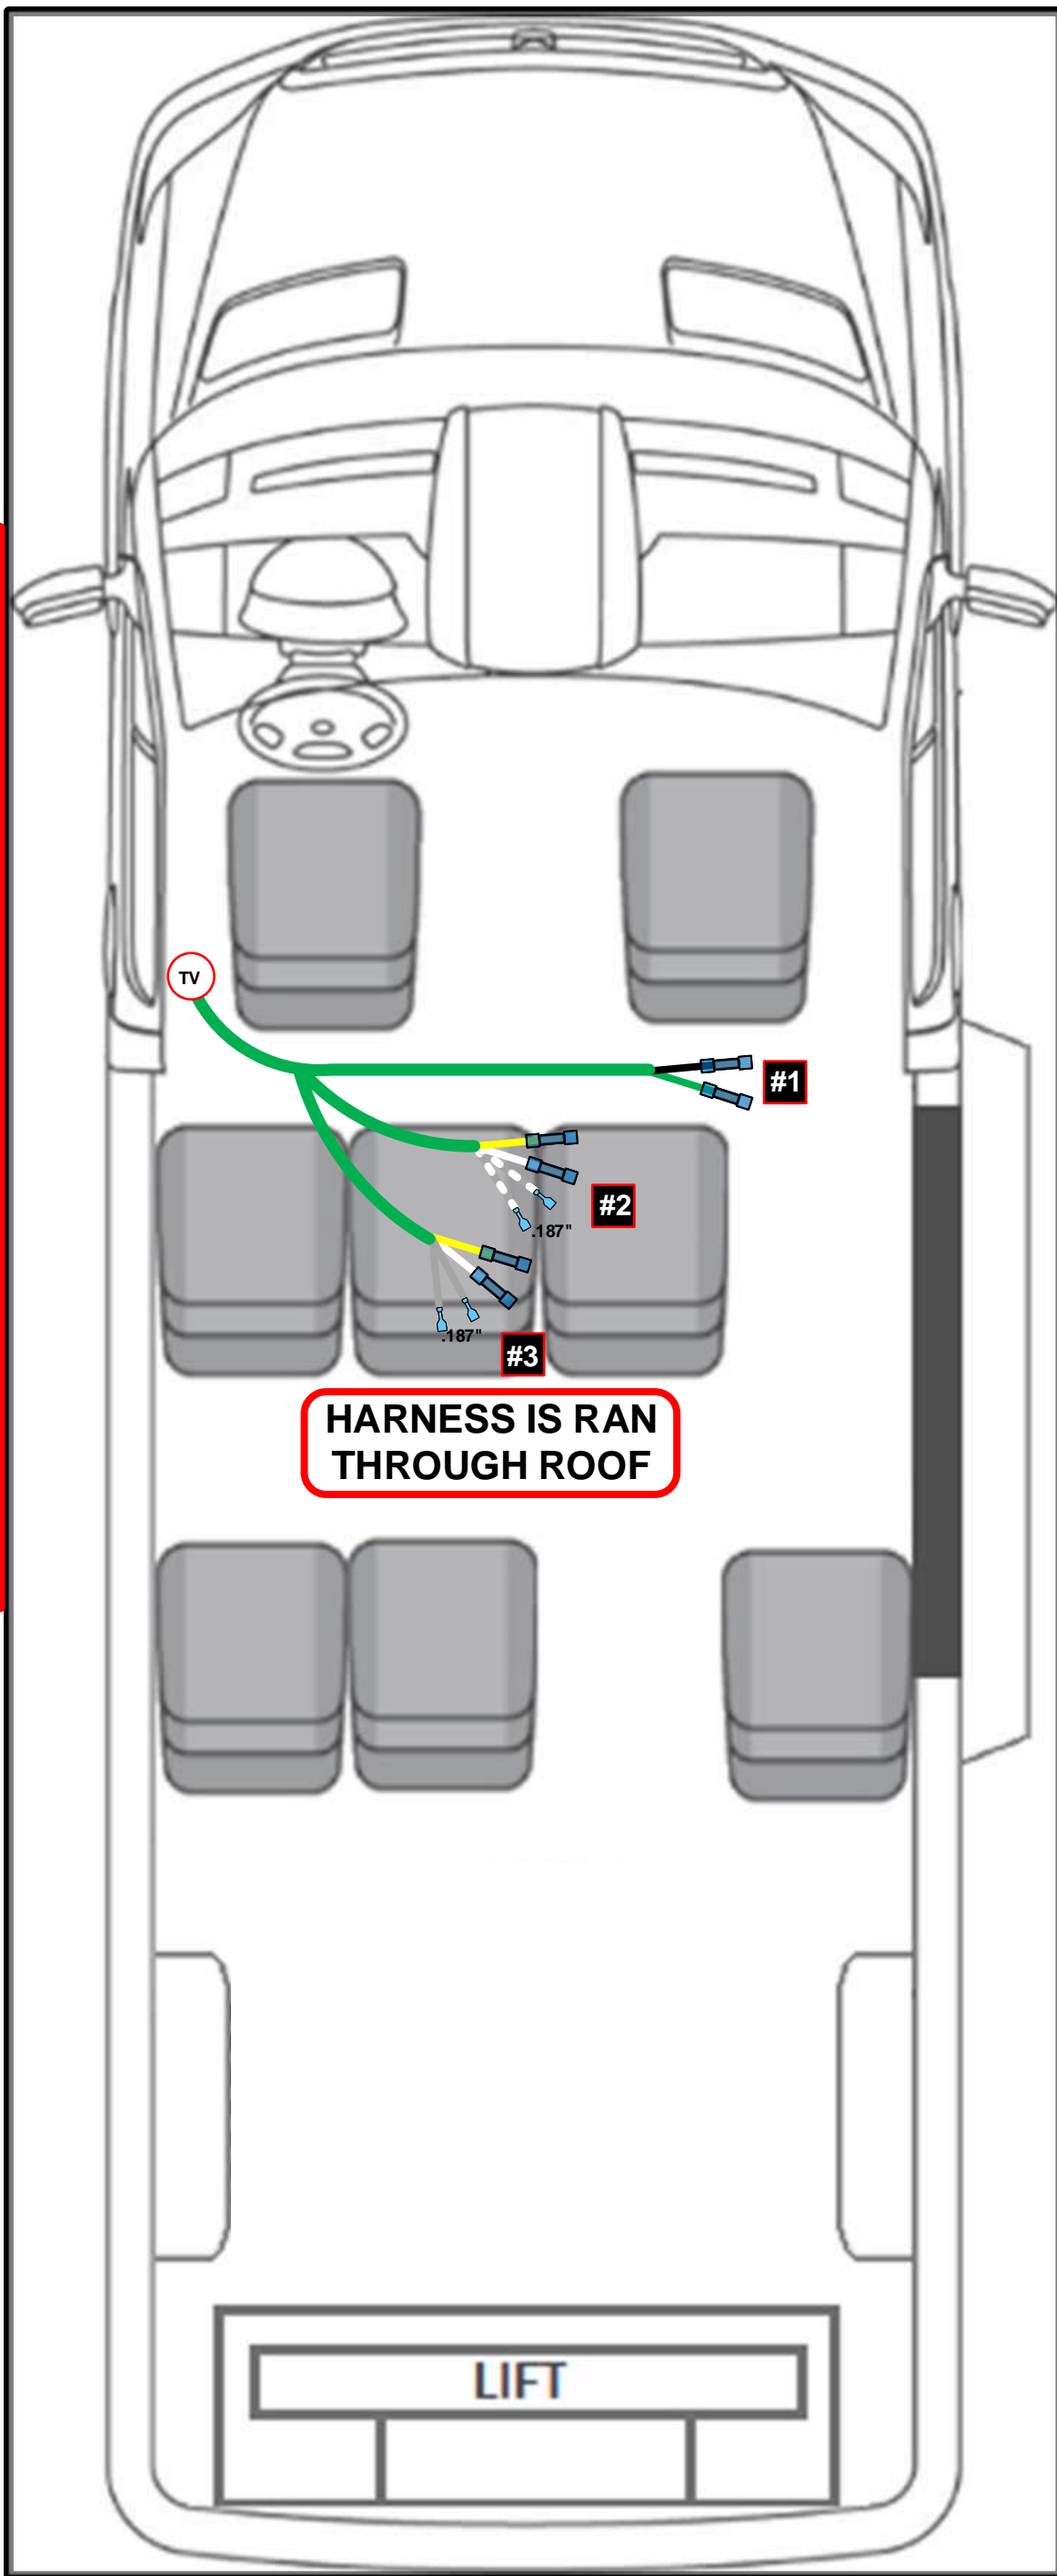

00-3405 TV PIGTAIL

APPROXIMATE HARNESS CONNECTION LOCATIONS

“TV” CONNECTOR

16GA. GREEN “TV”
 16GA. WHITE “LIFT-1-DWN”
 16GA. YELLOW “LIFT-1-UP”
 16GA. GRAY “TV-DN-SW”
 16GA. GRAY/WHITE “TV-UP-MCR”
 16GA. GRAY “TV-DN-MCR”
 16GA. BLACK “TV-GND-3”
 16GA. GRAY/WHITE “TV-UP-SW”

INTERFACES WITH
 00-3402
 DRIVER SIDE FRONT HARNESS

LEAD #1

16GA. GREEN “TV”
 16GA. BLACK “TV-GND”

LEAD #2

16GA. YELLOW “LIFT-2-UP”
 16GA. WHITE “LIFT-2-DWN”
 16GA. GRAY/WHITE “TV-UP-SW”
 16GA. GRAY/WHITE “TV-UP-MCR”

LEAD #3

16GA. YELLOW “LIFT-1-UP”
 16GA. WHITE “LIFT-1-DWN”
 16GA. GRAY “TV-DN-SW”
 16GA. GRAY “TV-DN-MCR”

HARNESS IS RAN THROUGH ROOF

= LEAD

SEE SECOND PAGE FOR CONNECTOR PINOUTS

NOTES: All Dimensions are in Inches